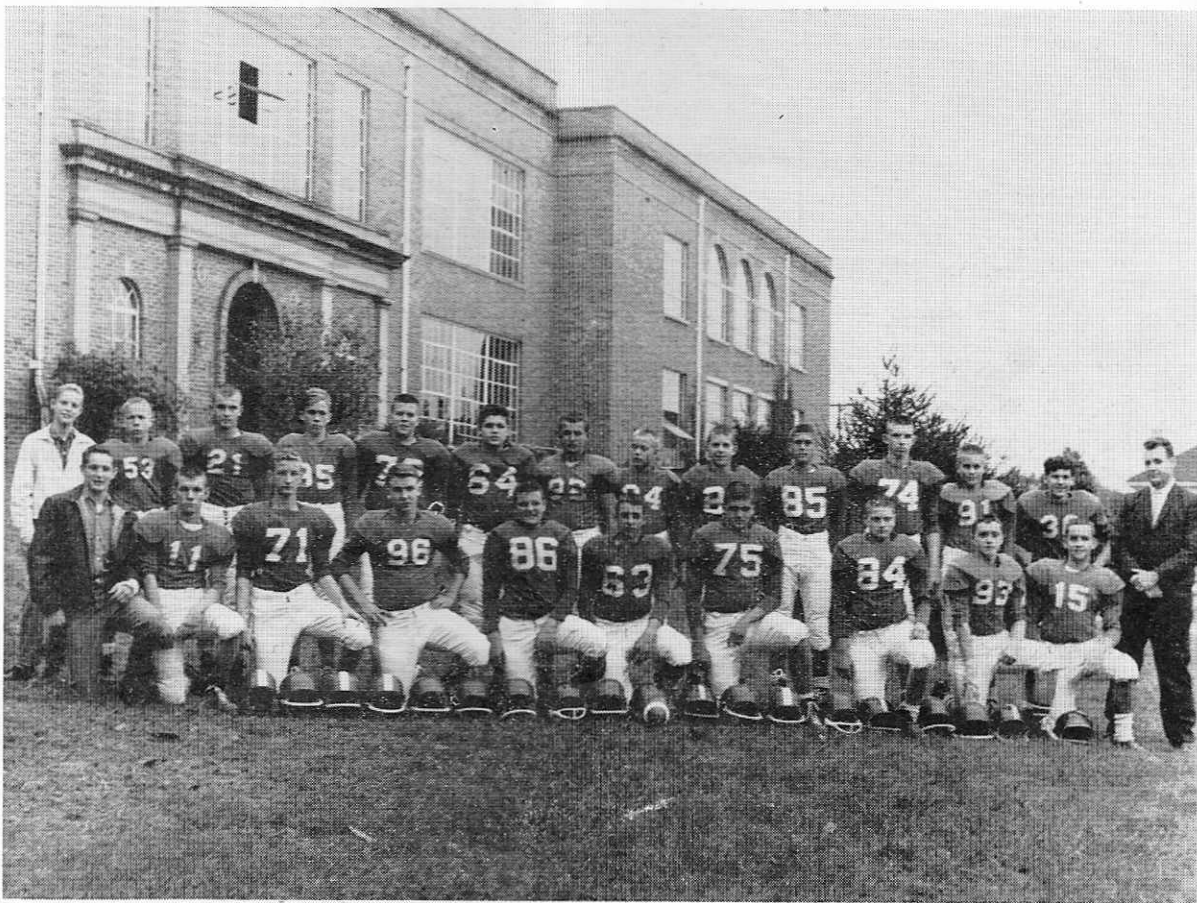

(CONTINUED ON PAGE SEVEN)

PUTNAM -- 1959

FIRST ROW (left to right): Victor McGuire, John Salyers, Eddie Radjunas, Carl Kegoler, Dewey Dorsey, Roger Davis, Harold Kazee, Jimmy Shires, Larry Kinney, Charles Jordan, Quentin Callihan, Manager; E. W. Bailey, Principal.

Managers:

QUINTON CALLAHAN
JOHN LAWSON
LLOYD BISHOP

COPYRIGHT 1957, THE COCA-COLA COMPANY

REFEREES' SIGNALS

FOUL SIGNALS

Have

COLES - 1959

No.	Name	Position
27	Gary Albrighton	T
25	Howard Beam	G
11	Parkie Beam	B
16	Freddie Carey	G
14	Tommy Dixon	B
31	Ted Frazier	T
13	Wayne Jackson	B
17	Frank Lively	E
15	Chipper Miller	B
12	Mike Moore	B
26	Tim Pullem	T
23	Carl Reuthebeck	E
29	Bobby Reynolds	E
19	Bob Robinson	B
18	Luster Senters	C
20	John Sisler	E
14	John Stafford	E
	(Co-Captain)	
21	Ronold Stambough	C
30	James Stout	T
28	Tommy Thompson	G
	(Co-Captain)	
10	Ted Wells	B
22	Bob Yancy	B

e a Coke

"COKE" IS A REGISTERED TRADE-MARK

Intentional
fouling

PROCEDURE SIGNALS

COLES -- 1959

FRONT ROW (left to right): Bob Yancy, Mike Moore, J. C. Stafford, Tim Pullen, Tom Thompson, Lester Senters, Howard Beam, Ronald Stambough, Bobby Reynolds, Tommy Dixon, Coach Claude Blanton.

BACK ROW (left to right): Charles Runyon, Mgr., Ted Wells, Chipper Miller, Frank Lively, Ted Frazier, James Stout, Freddie Carey, Raymond Hoke, Bobby Robinson, Porky Beam, Gary Albritten, John Sisler, Wayne Jackson.