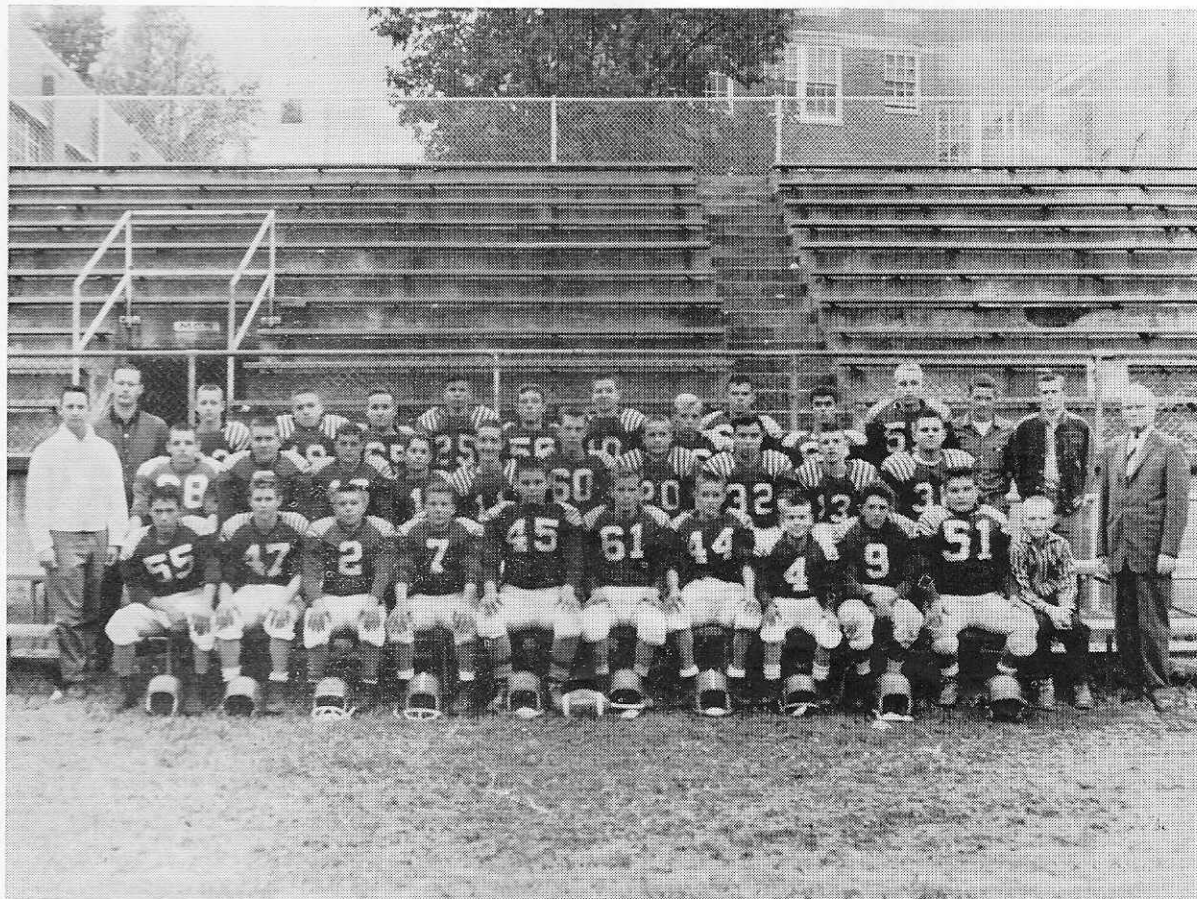

October 29, 1959

7:30 P. M.

OFFICIAL PROGRAM

Eighth Annual
KIWANIS BOWL

PUTNAM
vs.
COLES

Ten Cents

SPONSORS

We wish to thank the following Sponsors for making this program possible, as proceeds go to the Putnam and Coles Athletic Associations.

(CONTINUED ON PAGE SEVEN)

PUTNAM -- 1959

FIRST ROW (left to right): Victor McGuire, John Salyers, Eddie Radjunas, Carl Kegoler, Dewey Dorsey, Roger Davis, Harold Kazee, Jimmy Shires, Larry Kinney, Charles Jordan, Quentin Callihan, Manager; E. W. Bailey, Principal.

SECOND ROW (left to right): Coach Cagle Curtis, Gary Powell, John Carroll, Mike Sluss, Allen Wade, Willard Eaves, J. B. Conley, Tim Brown, Ken Johnson, David Manning.

THIRD ROW (left to right): Coach Don E. Forgey, David Hall, Rodney Lanthorne, Jimmy Ellenburg, Jeffery Williams, Raymond Baker, David Turpin, David Calkins, John Litton, Cleas Davis, Don Stewart.

Managers:

QUINTON CALLAHAN
JOHN LAWSON
LLOYD BISHOP

COPYRIGHT 1957, THE COCA-COLA COMPANY

REFEREES' SIGNALS

FOUL SIGNALS

Have

COLES - 1959

No.	Name	Position
27	Gary Albrighton	T
25	Howard Beam	G
11	Parkie Beam	B
16	Freddie Carey	G
14	Tommy Dixon	B
31	Ted Frazier	T
13	Wayne Jackson	B
17	Frank Lively	E
15	Chipper Miller	B
12	Mike Moore	B
26	Tim Pullem	T
23	Carl Reuthebeck	E
29	Bobby Reynolds	E
19	Bob Robinson	B
18	Luster Senters	C
20	John Sisler	E
14	John Stafford	E
	(Co-Captain)	
21	Ronold Stambough	C
30	James Stout	T
28	Tommy Thompson	G
	(Co-Captain)	
10	Ted Wells	B
22	Bob Yancy	B